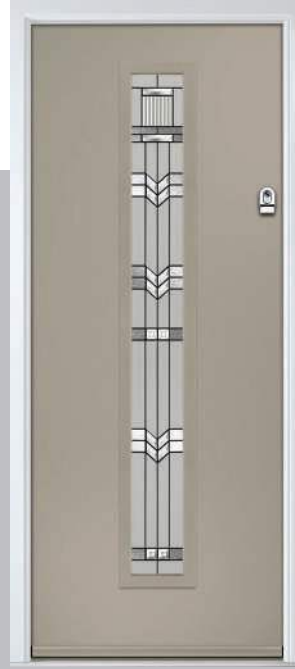

Door Colour: Mushroom
Door Glass: Palazzo

Inox Monaco
Black
Option