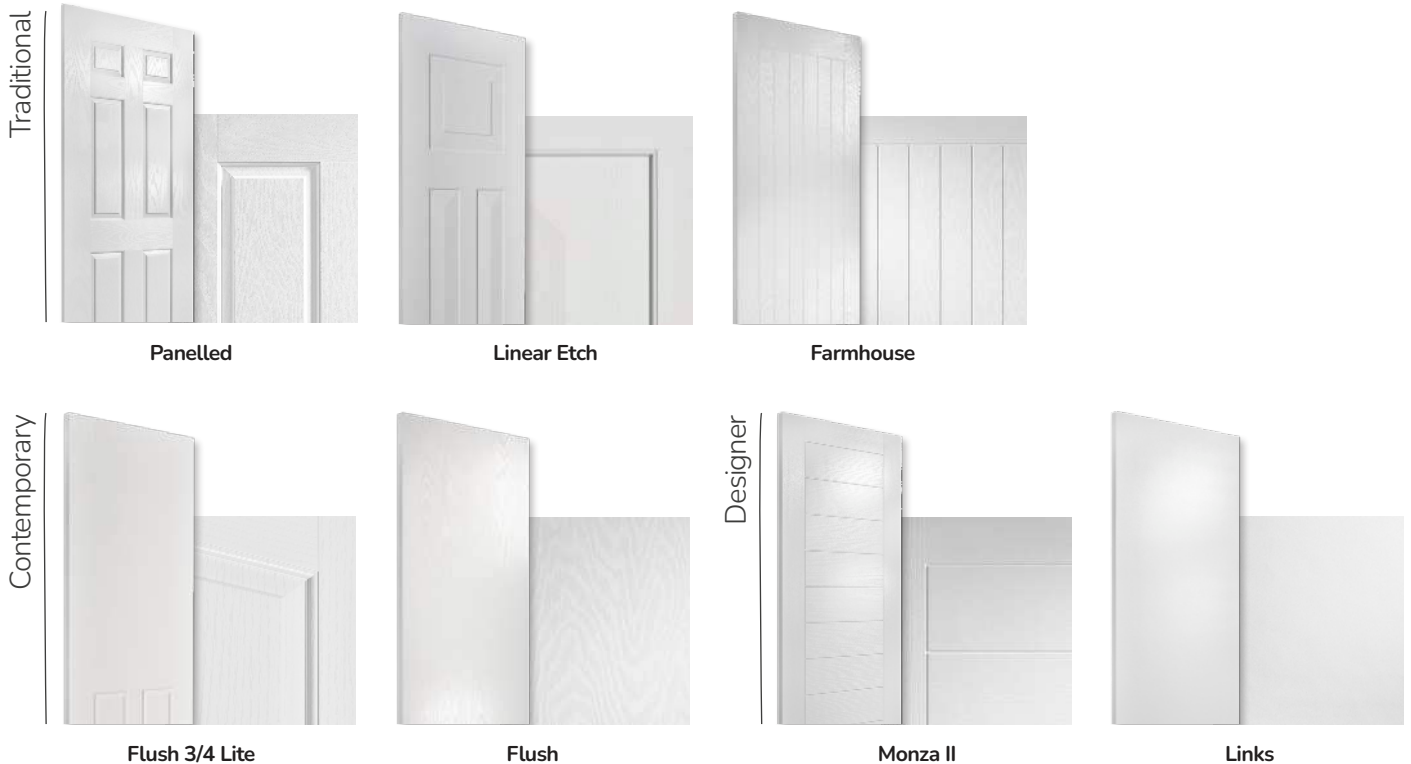

Door Finishes

The ORIGINAL® composite door is the minimal-maintenance alternative to traditional door materials. It has reinforced GRP skins, finished in either woodgrain or an exclusive smooth/etched finish that perfectly matches aluminium and delivers kerb appeal for any property. The ORIGINAL® door outperforms other market alternatives with outstanding thermal performance. Inside, the PU foam core reduces heat loss and is encased by an LVL (Laminated Veneer Lumber) subframe to provide strength and rigidity. The door protects the home from the elements and will have minimal thermal expansion and contraction rates under extreme temperature variations which is perfectly normal.

Exclusive Glazing Cassettes

The ORIGINAL® Composite door range uses FLiP®, an exclusive glazing cassette system with revolutionary Foam in Place technology. We also offer the unique Inox™ cassette system finished in stainless steel or black matt finish.

FiP® Technology

The pre-applied foam in place technology creates a superior seal that prevents any water ingress. FLiP® achieved over 1000pa through the glazing aperture during weather testing.