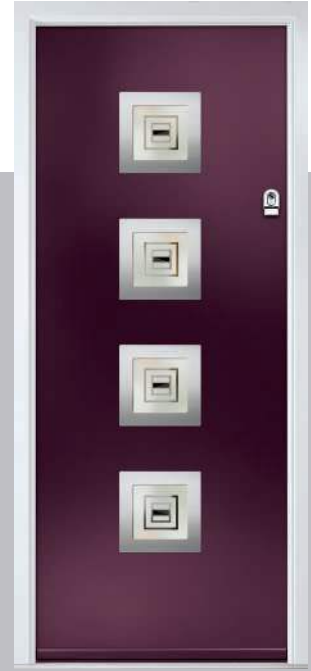

Inox Nice
Black
Option

Door Colour: Very Berry

Door Glass: Space

Inox Nice
Silver
Option

DESIGNER

I LINKS DESIGNER DOORS

Links Square

A popular choice with its bold colours and sleek pull handles, makes the perfect statement for a contemporary home.