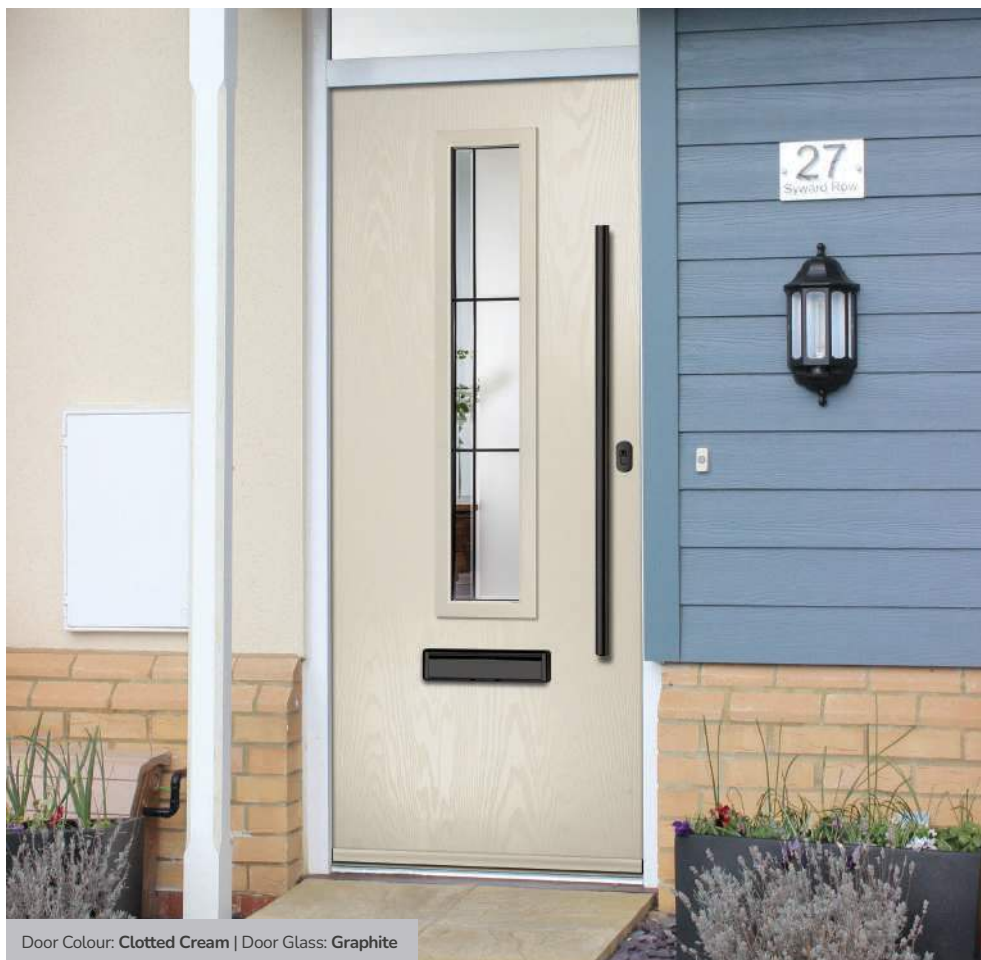

Augusta

With its simple, slim glazed panel and parallel pull handle, the Augusta has a clean modern style.

Door Colour: Clotted Cream | Door Glass: Graphite