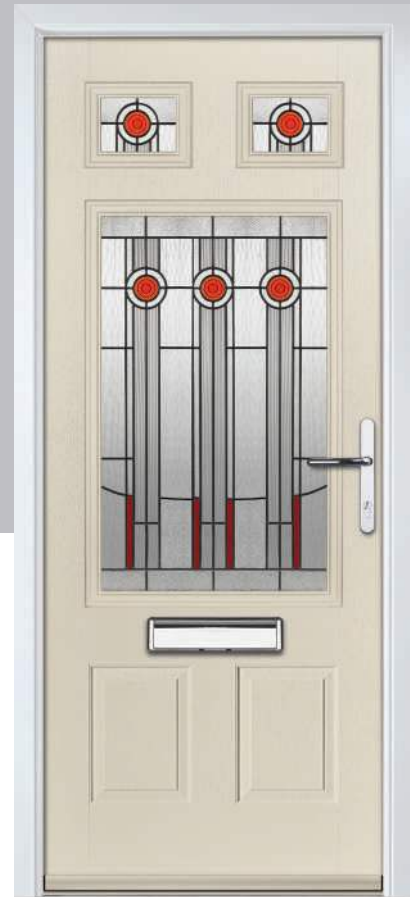

Door Colour: Clotted Cream

Door Glass: Metropolis