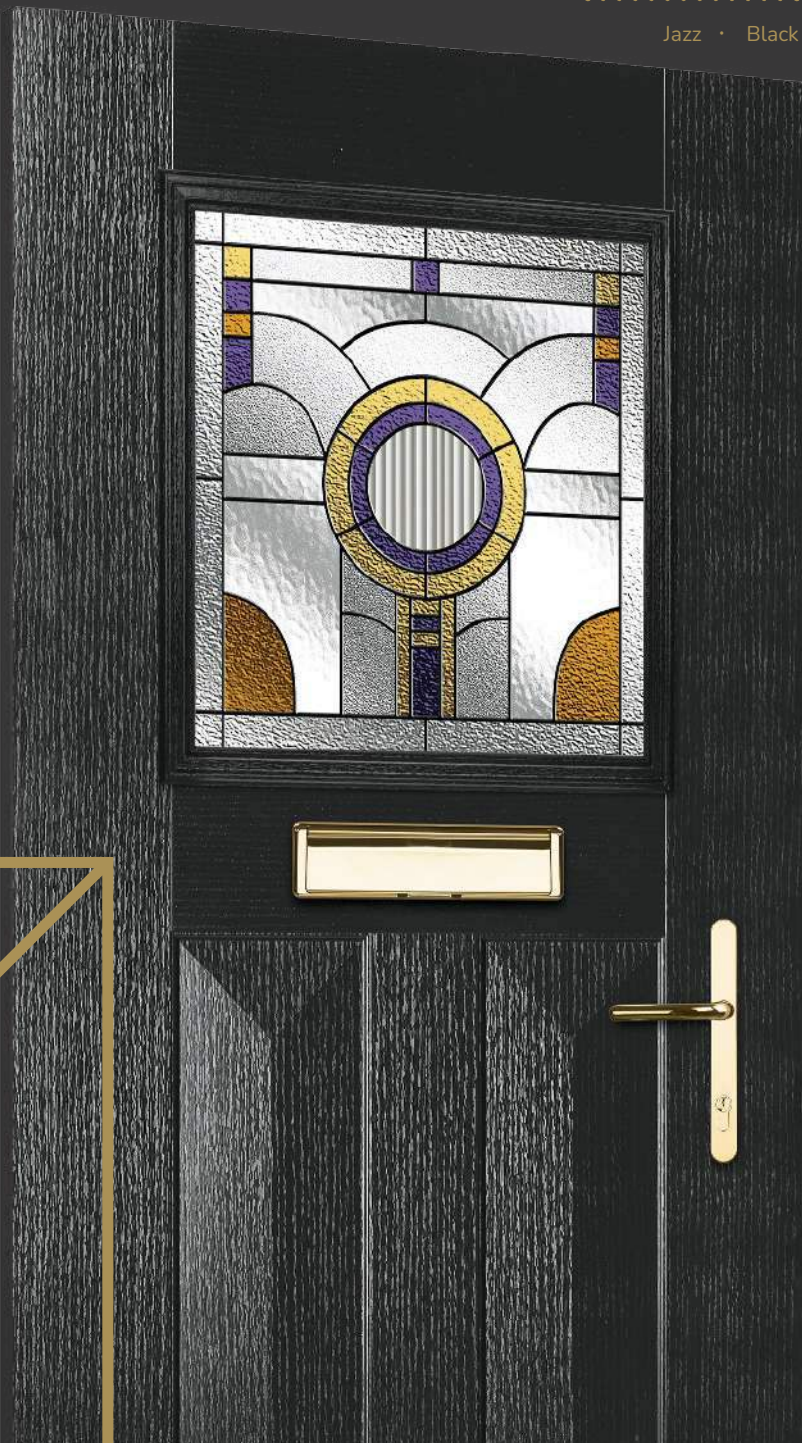

INTRODUCING

NOiR

Introducing NOiR, a brand-new aesthetic concept designed to elevate our latest door range, Eaton. Inspired by the dark glamour and effortless style of the roaring 20's, the NOiR theme combines stunning new pieces of glass with specially selected shades, Black, Black Ash Brown and Anthracite Grey, to bring the designs within the Eaton collection to life.

EATON

Jazz · Black