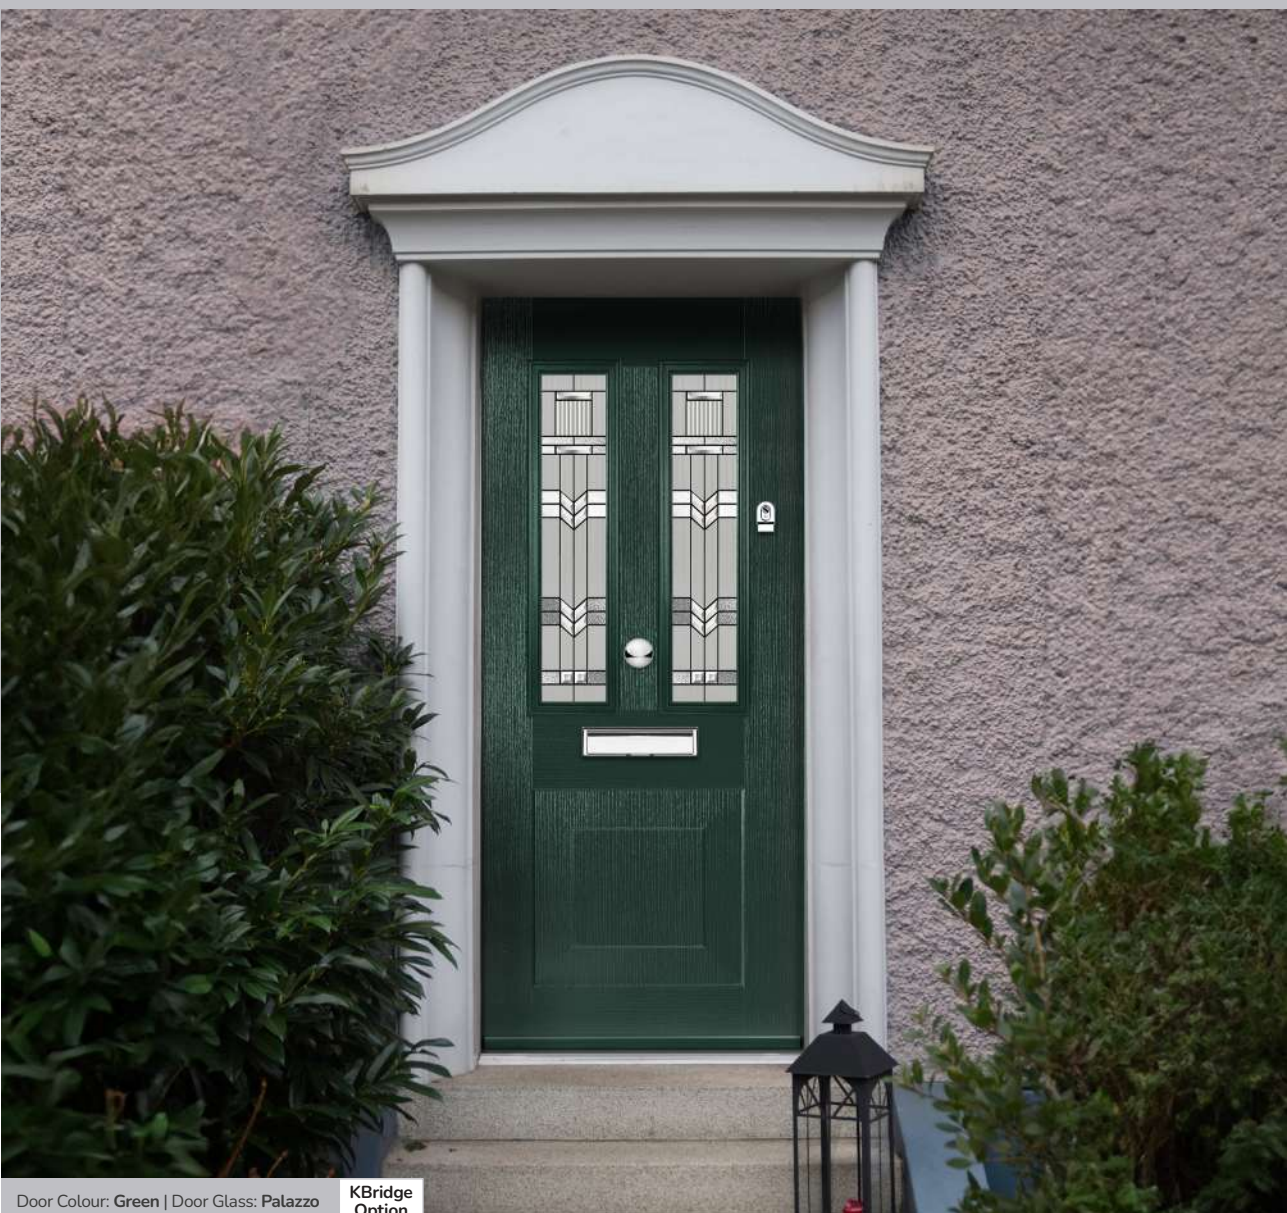

Door Colour: Green | Door Glass: Palazzo
KBridge Option