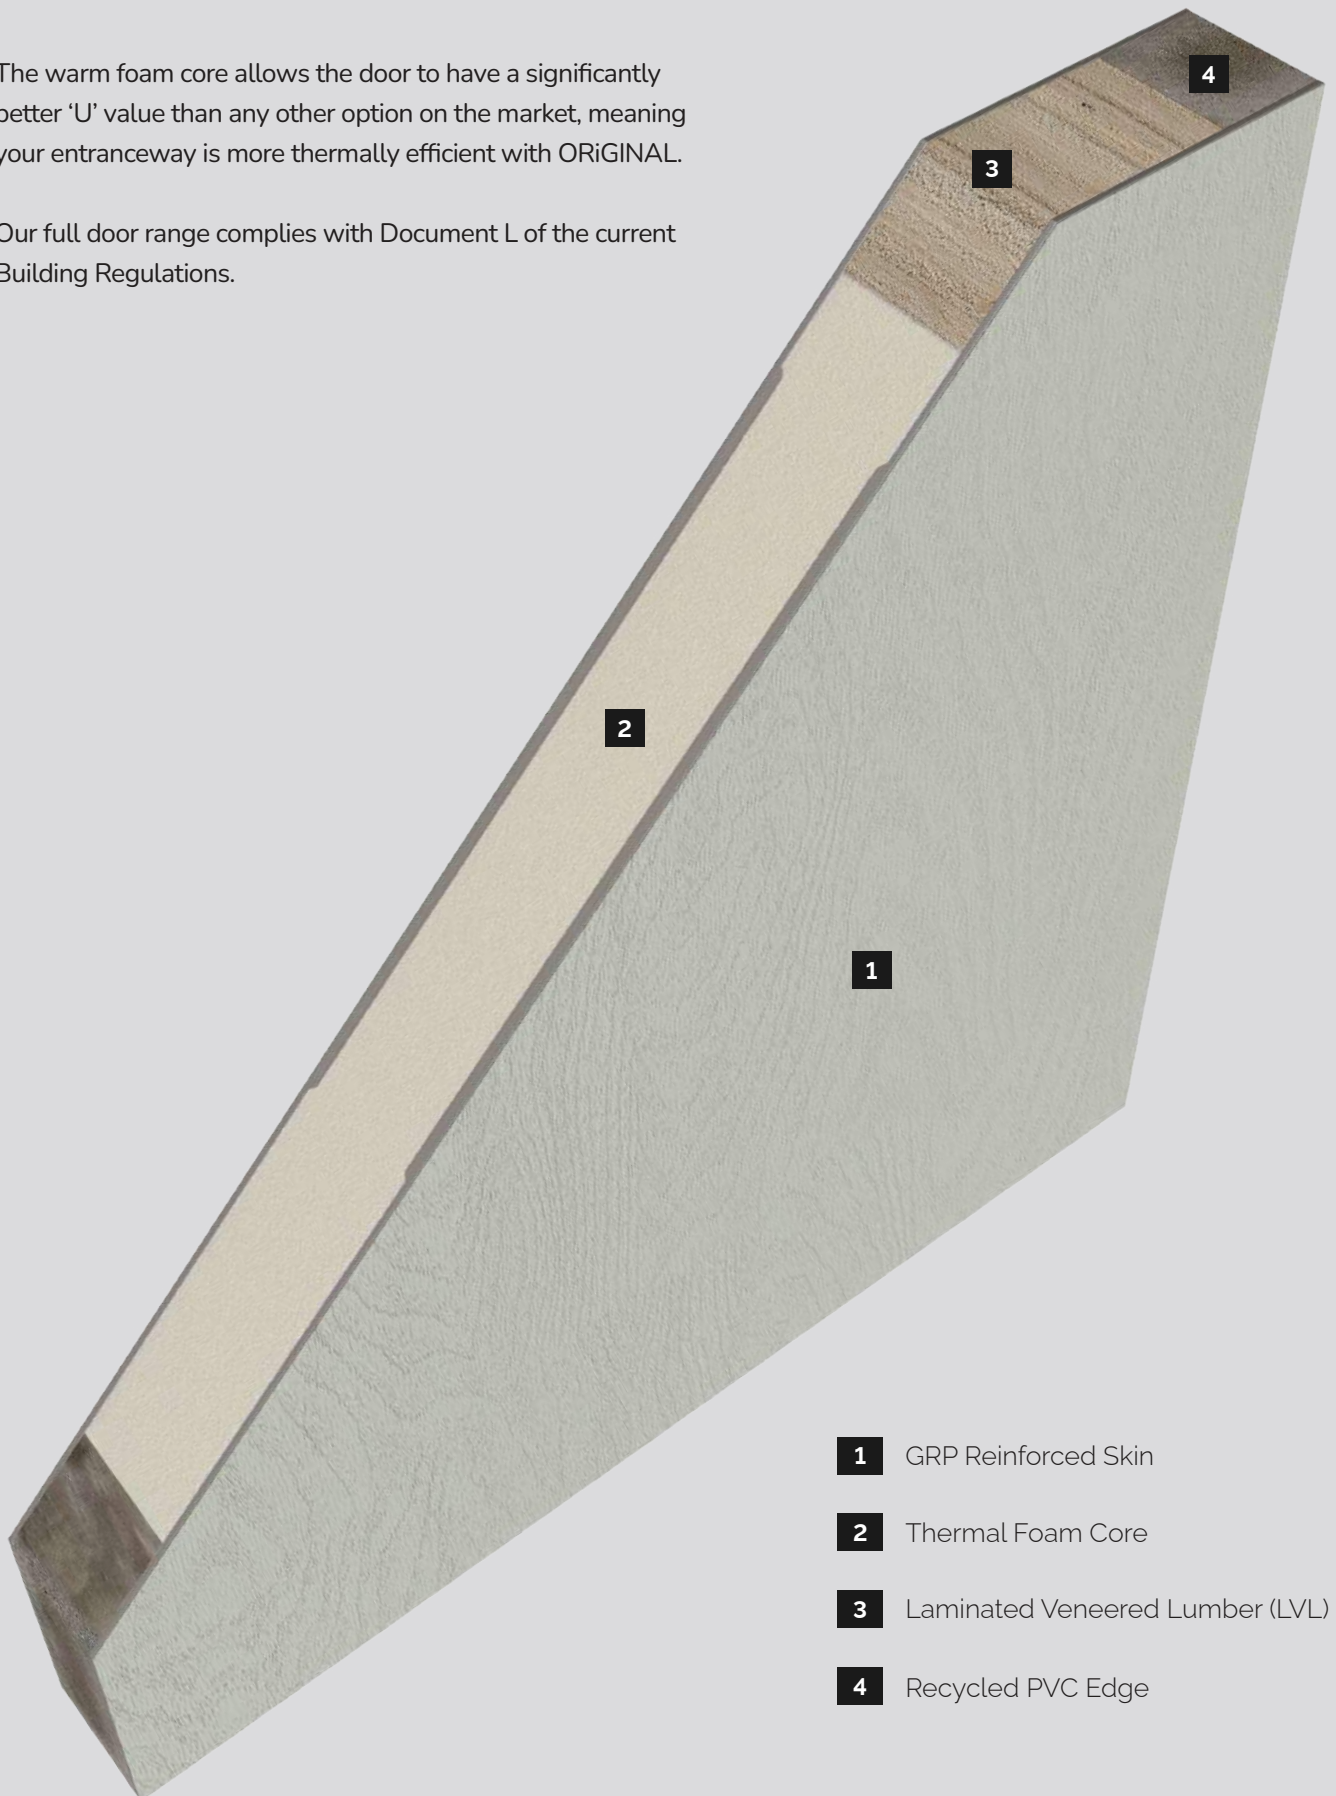

Thermal Performance

The ORiGINAL® composite doors are thermally efficient by design.

The warm foam core allows the door to have a significantly better 'U' value than any other option on the market, meaning your entranceway is more thermally efficient with ORiGINAL.

Our full door range complies with Document L of the current Building Regulations.