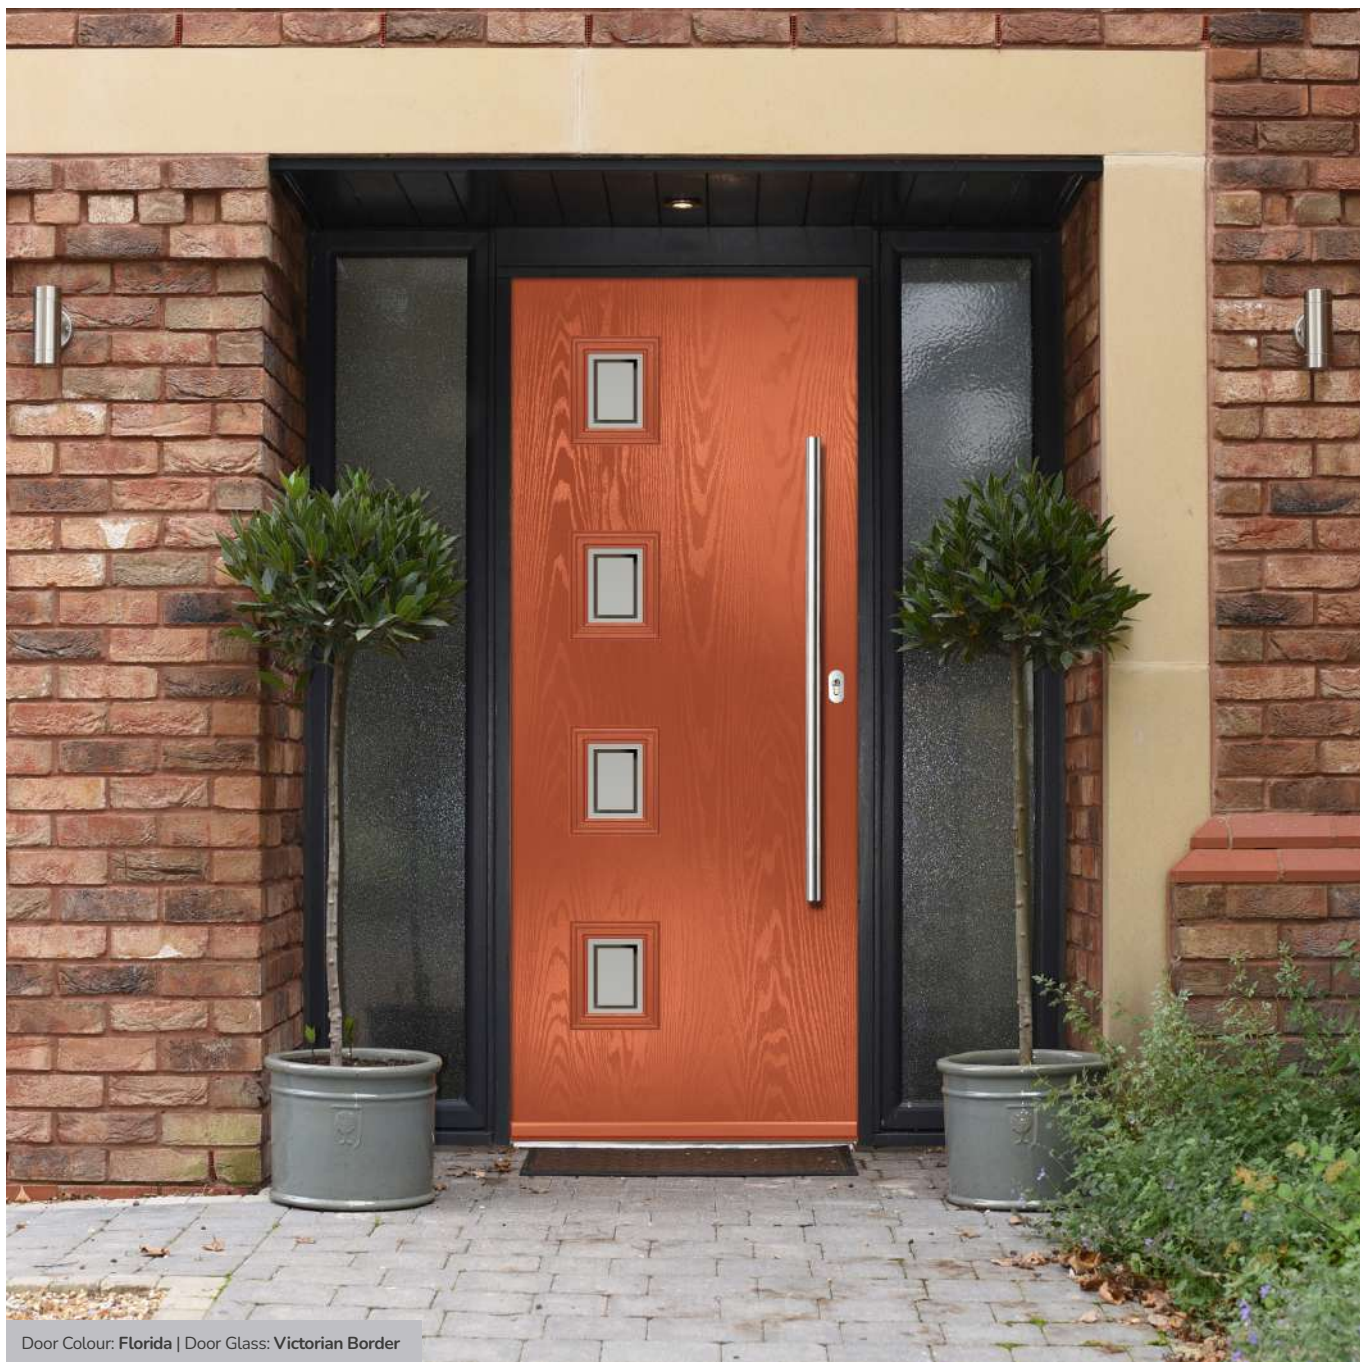

Seminole

The Seminole is a very popular contemporary door design with an abundance of glazing options and positions.

Door Colour: Florida | Door Glass: Victorian Border

Doorstyle Options

Seminole 4

Seminole 3