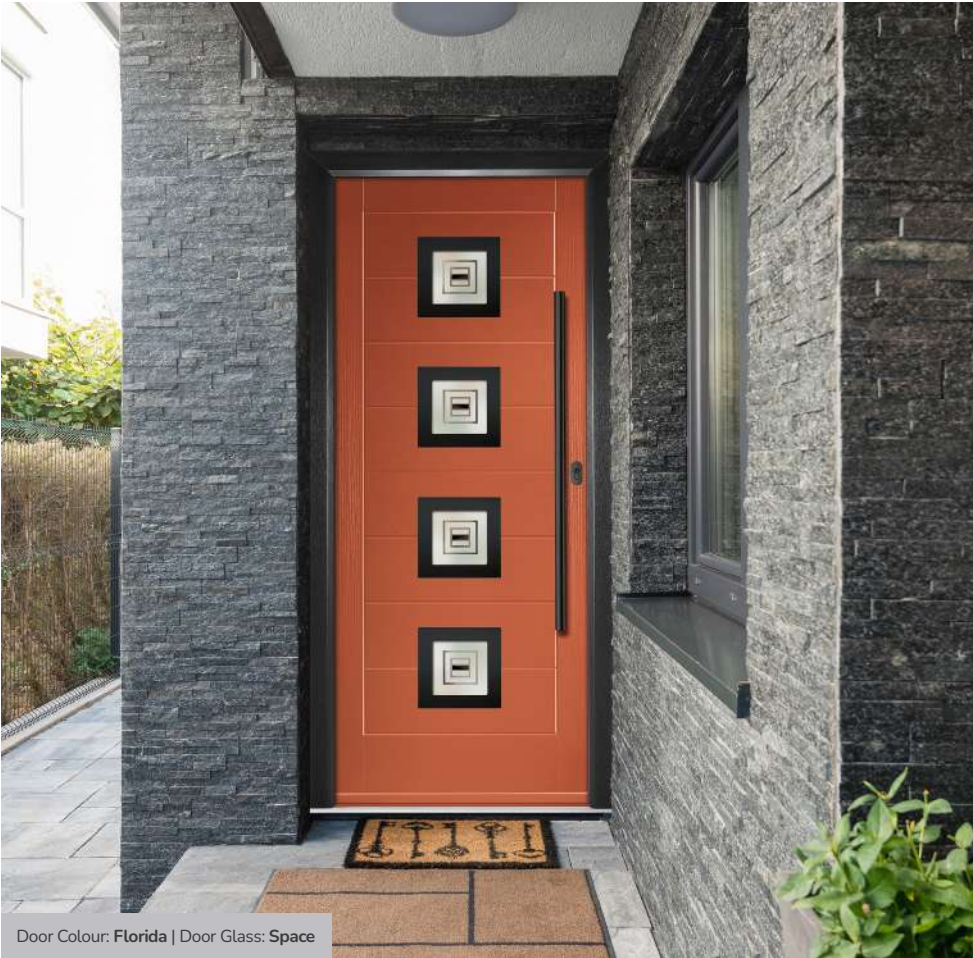

DESIGNER

Door Colour: Moonshine

Door Glass: Belgravia

Door Colour: Citrine

Door Glass: Tectronic

Monza II Inox Nice

The epitome of modern, the combination of the Monza II slab and Inox cassettes in the Nice design creates something fresh and intriguing.