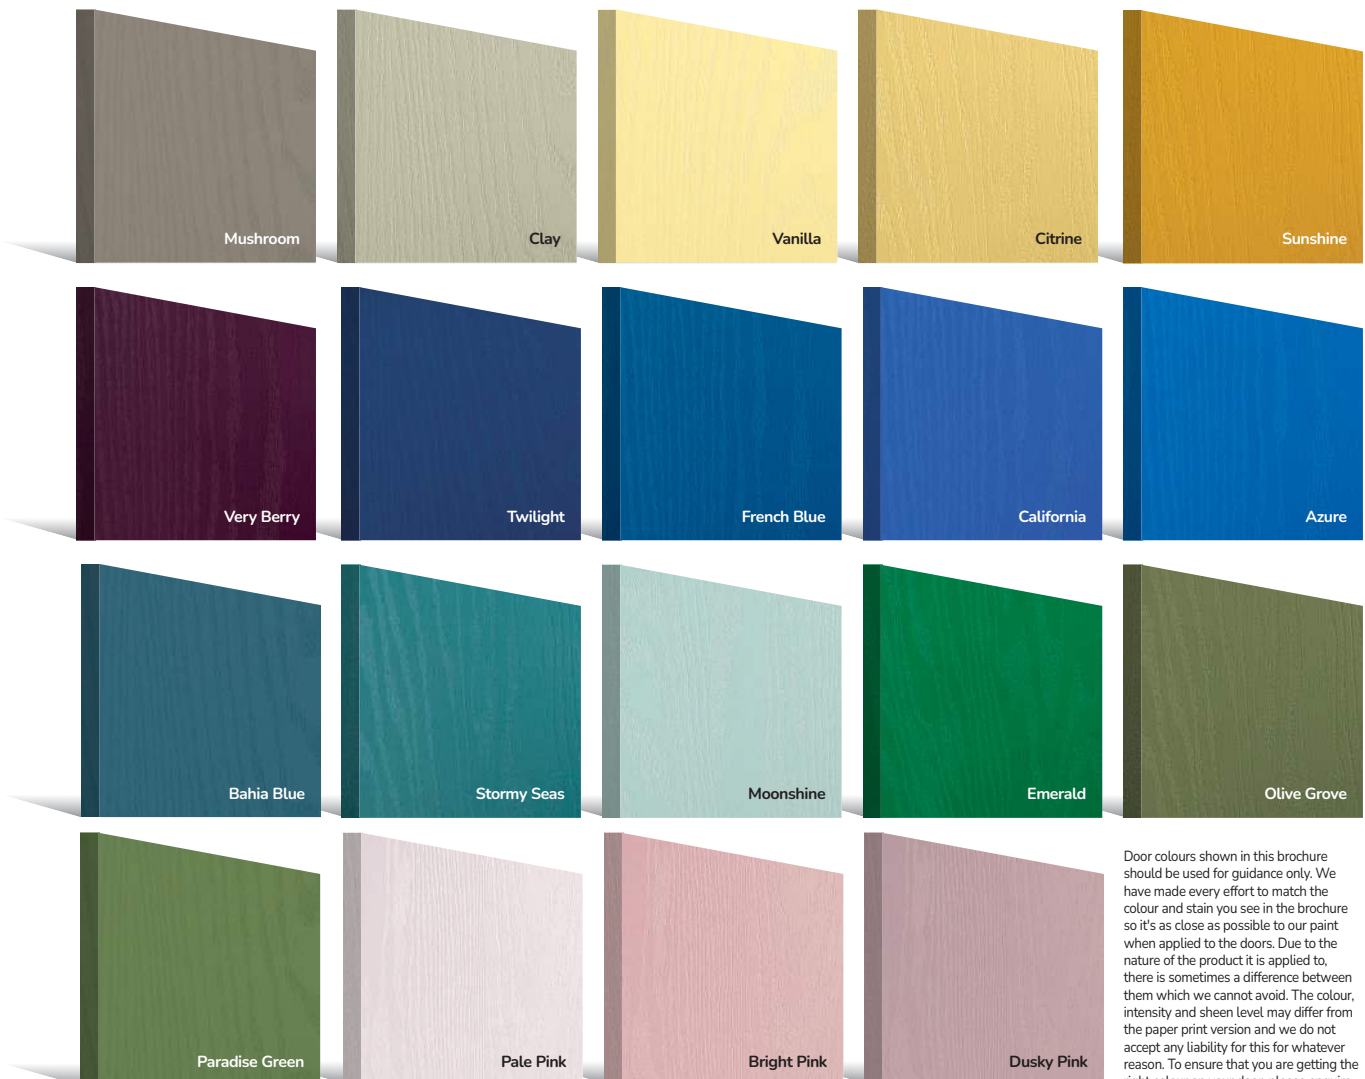

Links Square
Page 73

Links Oakmont
Page 74

Links Copenhagen
Page 74

Links Augusta
Page 75

Links Augusta Long
Page 76

Door Colour: Agate Grey | Door Glass: Victorian Border

Standard Colours

A range of 9 external colours with white interior as standard. Coloured both sides is a cost option.

Premium Colours

*Some RAL colours containing luminous elements are unavailable

PAiNT allows us to colour match anything

Yes. Anything.

With our high-performance paint technology we can offer any colour door you desire.

PATiNA

An exciting range of 6 patina colours are available exclusively on the Monza II, Eaton, Knightsbridge, Tatton, Gleneagles, Oulton, Grove and Kings door styles.

Door colours shown in this brochure should be used for guidance only. We have made every effort to match the colour and stain you see in the brochure so it's as close as possible to our paint when applied to the doors. Due to the nature of the product it is applied to, there is sometimes a difference between them which we cannot avoid. The colour, intensity and sheen level may differ from the paper print version and we do not accept any liability for this for whatever reason. To ensure that you are getting the right colour on your door, please enquire about a colour booklet.