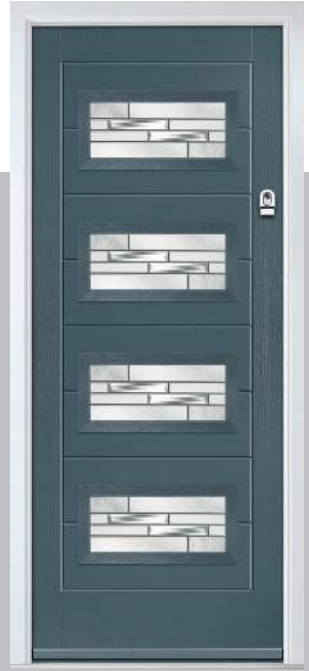

Door Colour: Slate

Door Glass: Lotus

DESIGNER