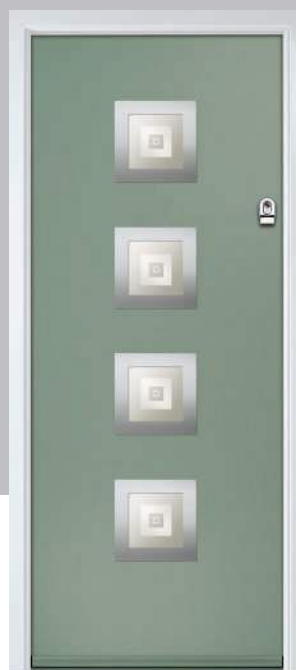

Door Colour: Clay
Door Glass: Vector (Black Only)

Door Colour: Anthracite Grey
Door Glass: Space

Door Colour: Silver Grey
Door Glass: Graphite

Black Option

Door Colour: Sage
Door Glass: Cubic

Links Option

Door Colour: Very Berry