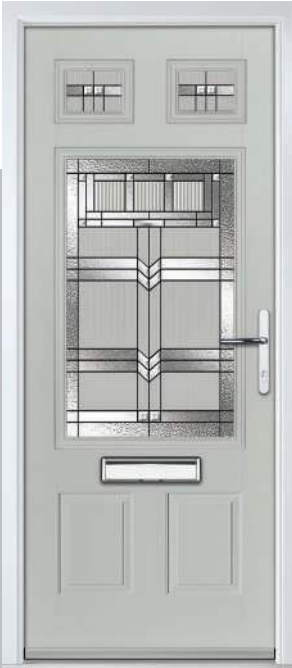

Door Colour: Slate | Door Glass: Skyscraper

Doorstyle Options

Gleneagles

Gleneagles 4Grid

Grove

Kings

Door Colour: Agate Grey

Door Glass: Palazzo