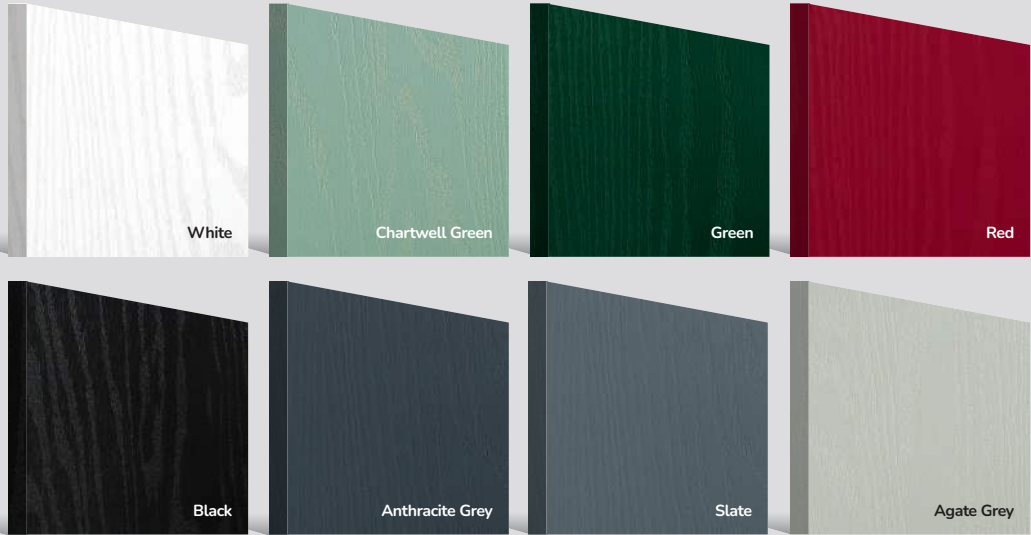

Links Square
Page 73

Links Oakmont
Page 74

Links Copenhagen
Page 74

Links Augusta
Page 75

Links Augusta Long
Page 76

Door Colour: Agate Grey | Door Glass: Victorian Border

Standard Colours

A range of 9 external colours with white interior as standard. Coloured both sides is a cost option.