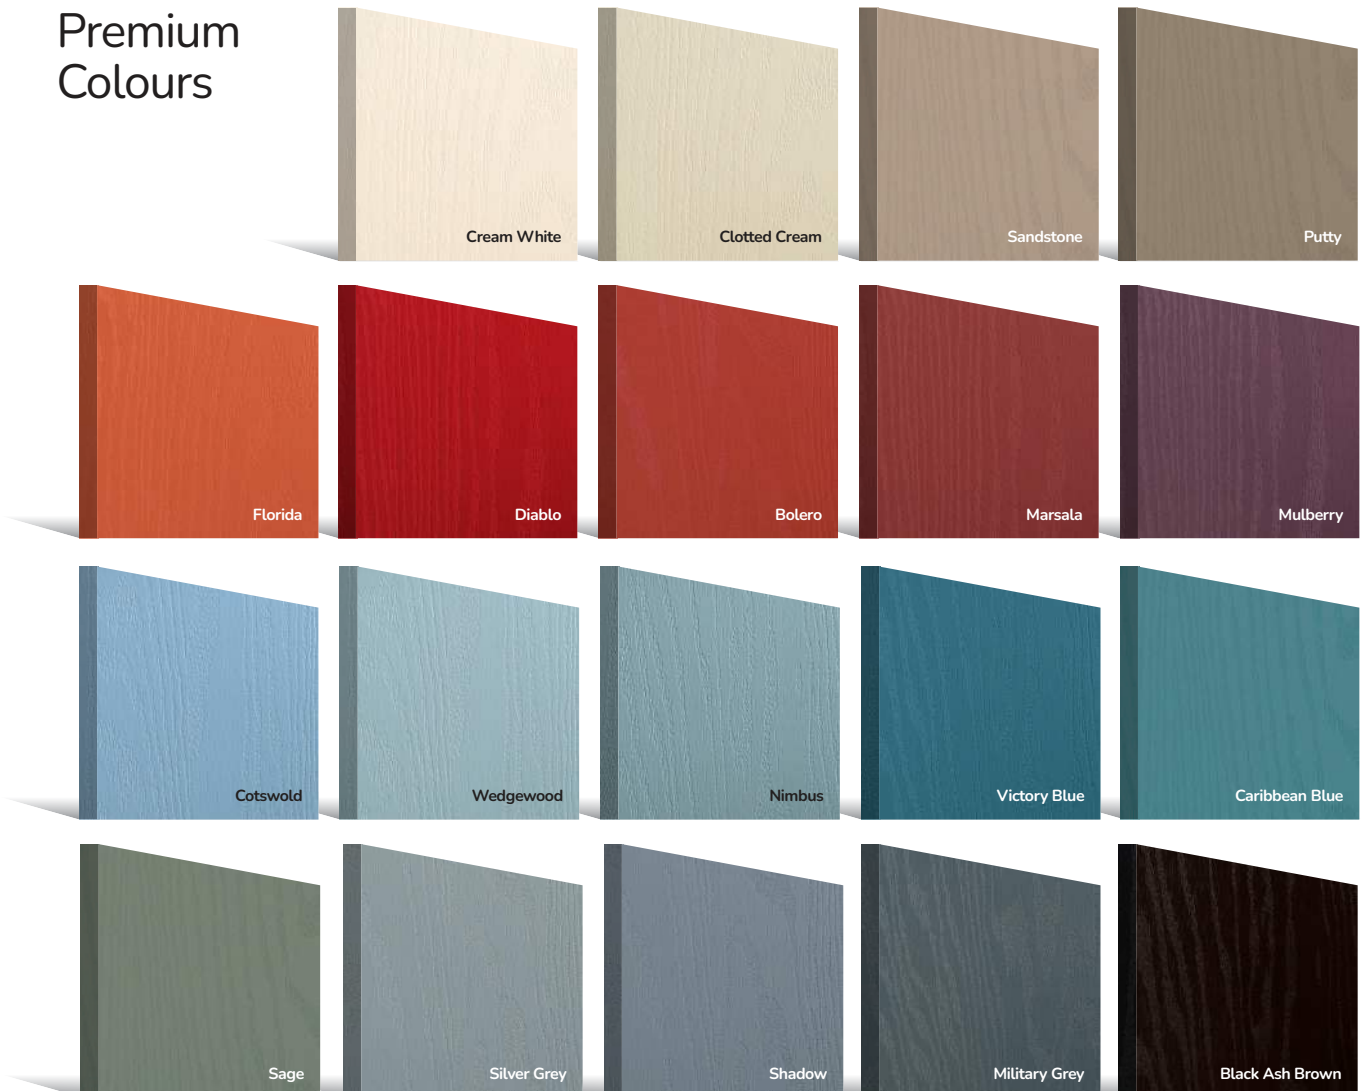

Premium Colours

*Some RAL colours containing luminous elements are unavailable