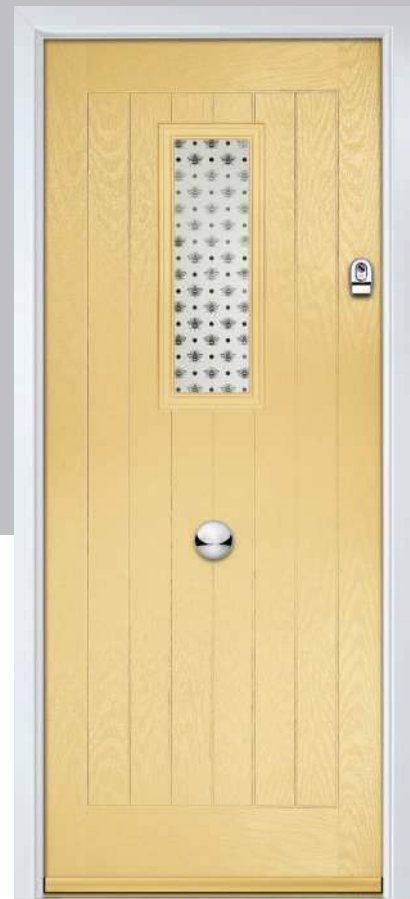

Door Glass: Prestige

Door Colour: Citrine

Door Glass: Hive

| GRAINED TRADITIONAL DOORS

Merion

including 4Grid option

The Merion is available with a complementary glass range designed specifically for this door style.