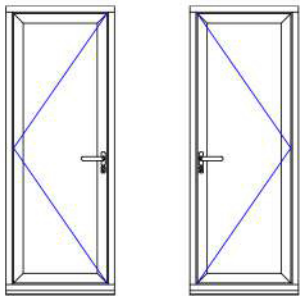

(Show location T on diagram)

Laminated Glass

(Show location L on diagram)

Georgian Bar

Internal (18mm)

Astragal (22mm)

EXTRAS

Restrictor

Yes

No

Add-On	15	25	40
Left	<input type="checkbox"/>	<input type="checkbox"/>	<input type="checkbox"/>
Right	<input type="checkbox"/>	<input type="checkbox"/>	<input type="checkbox"/>
Head	<input type="checkbox"/>	<input type="checkbox"/>	<input type="checkbox"/>
Cill	<input type="checkbox"/>	<input type="checkbox"/>	<input type="checkbox"/>

Please note that Flush Doors have NO MIDRAIL option

Door (Viewed from Outside)

Left Hinged Right Hinged

French Door (Viewed from Outside)

Left Master Door Right

Min & Max heights by threshold option

Minimum heights