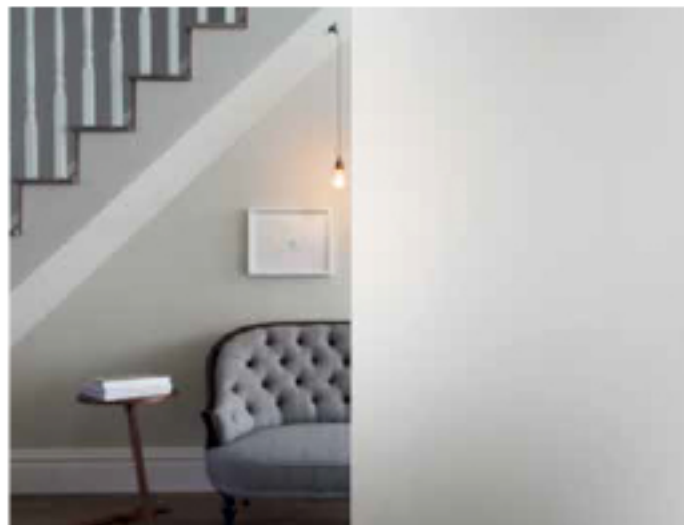

Pilkington Oriel Collection –
our premium etched range