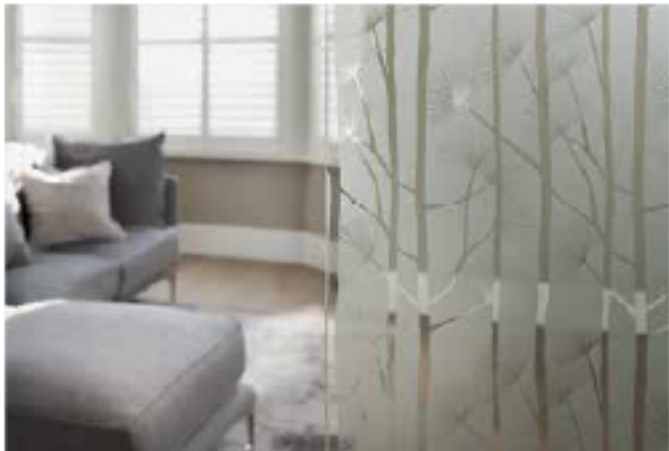

Burdock™ Privacy Level 3